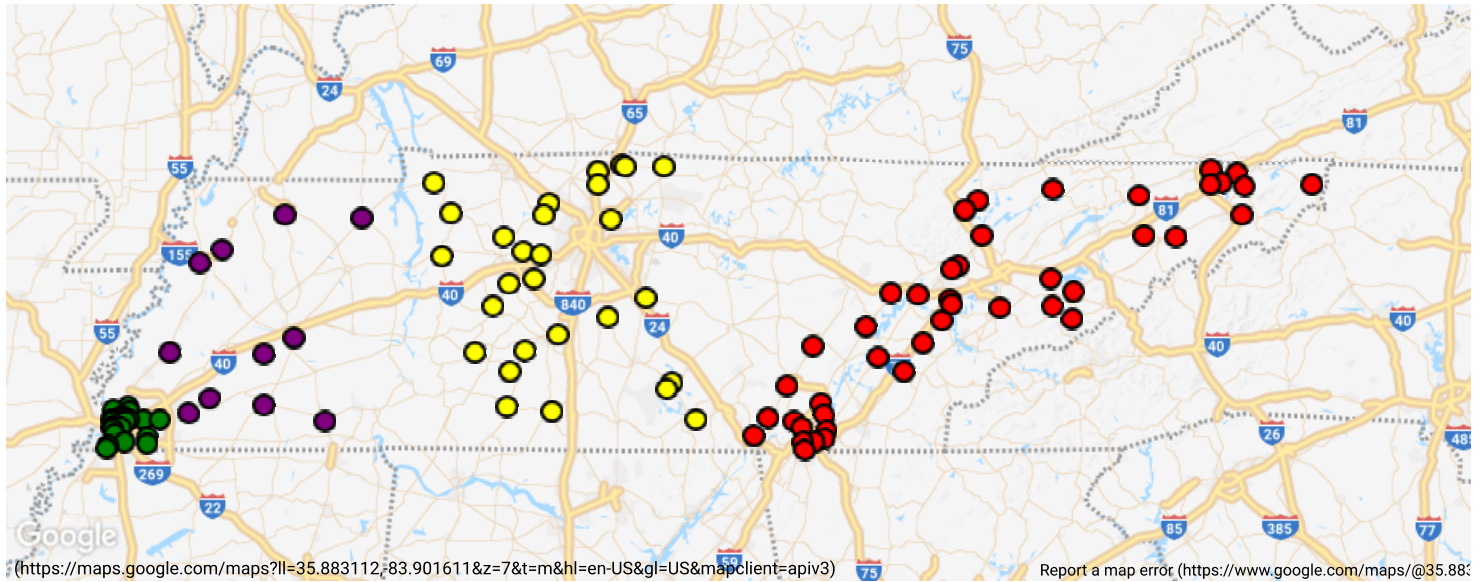

# All Schools - Class 2A

| ID  | Name                                | County   | Section |
|-----|-------------------------------------|----------|---------|
| 935 | Athens City Middle School           | McMinn   | 1       |
| 608 | Bledsoe Co. Middle School           | Bledsoe  | 1       |
| 807 | Blountville Middle School           | Sullivan | 1       |
| 628 | Bluff City Middle School            | Sullivan | 1       |
| 641 | Brown Middle School                 | Hamilton | 1       |
| 658 | Cherokee Middle School              | Roane    | 1       |
| 850 | Chuckey-Doak Middle School          | Greene   | 1       |
| 738 | Colonial Heights Middle School      | Sullivan | 1       |
| 614 | Dalewood Middle School              | Hamilton | 1       |
| 821 | Eagleton Middle School              | Blount   | 1       |
| 615 | East Lake Middle School             | Hamilton | 1       |
| 990 | Fort Loudoun Middle School          | Loudon   | 1       |
| 777 | Gatlinburg-Pittman Middle School    | Sevier   | 1       |
| 956 | Happy Valley Middle School          | Carter   | 1       |
| 813 | Holston Middle School - Blountville | Sullivan | 1       |
| 811 | Jacksboro Middle School             | Campbell | 1       |
| 653 | Jasper Middle School                | Marion   | 1       |
| 688 | Jefferson Middle School - Oak Ridge | Anderson | 1       |
| 982 | Johnson Co. Middle School           | Johnson  | 1       |
| 662 | LaFollette Middle School            | Campbell | 1       |